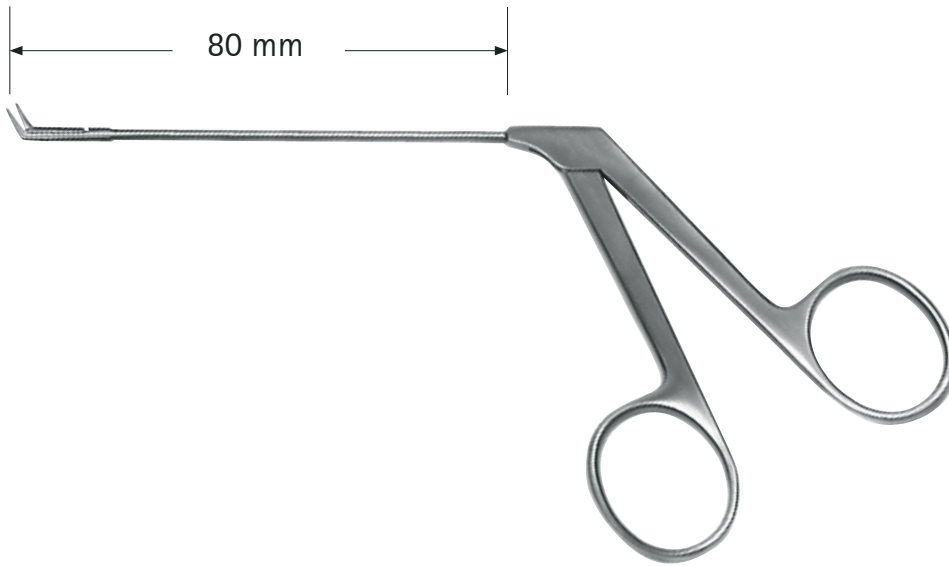

**MU-342-080-KMS**  
Micro cupped forceps 0,9 x 1 mm curved up, oval jaw

**MU-331-080-KMS**  
Alligator forceps 0,8 x 3,5 mm curved up - 65°

**MU-343-080-LMS**  
WULLSTEIN  
Micro cupped forceps 0,8 x 1,3 mm curved to the left, oval jaw

**MU-332-080-KMS**  
Alligator forceps 0,8 x 3,5 mm curved down - 45°

**MU-344-080-RMS**  
WULLSTEIN  
Micro cupped forceps 0,8 x 1,3 mm curved to the right, oval jaw

**MU-335-080-PMS**  
Alligator forceps 1 x 5 mm straight

**MU-345-080-PMS**  
WULLSTEIN  
Micro cupped forceps 0,8 x 1,3 mm straight, oval jaw

**ML-300-250-PMS**  
Micro-laryngeal grasping forceps 1 x 8 mm straight

**ML-301-250-LMS**  
Micro-laryngeal grasping forceps 1 x 6,5 mm curved to the left