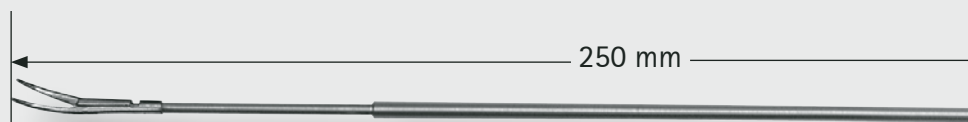

MU-325-080-PMS
Alligator forceps 1,5 x 6 mm straight

MU-341-080-PMS
Micro cupped forceps 0,9 x 1 mm straight, oval jaw

MU-330-080-PMS
Alligator forceps 0,8 x 3,5 mm straight

MU-342-080-KMS
Micro cupped forceps 0,9 x 1 mm curved up, oval jaw

MU-331-080-KMS
Alligator forceps 0,8 x 3,5 mm curved up - 65°

MU-343-080-LMS
WULLSTEIN
Micro cupped forceps 0,8 x 1,3 mm curved to the left, oval jaw

MU-332-080-KMS
Alligator forceps 0,8 x 3,5 mm curved down - 45°

MU-344-080-RMS
WULLSTEIN
Micro cupped forceps 0,8 x 1,3 mm curved to the right, oval jaw

MU-335-080-PMS
Alligator forceps 1 x 5 mm straight

MU-345-080-PMS
WULLSTEIN
Micro cupped forceps 0,8 x 1,3 mm straight, oval jaw