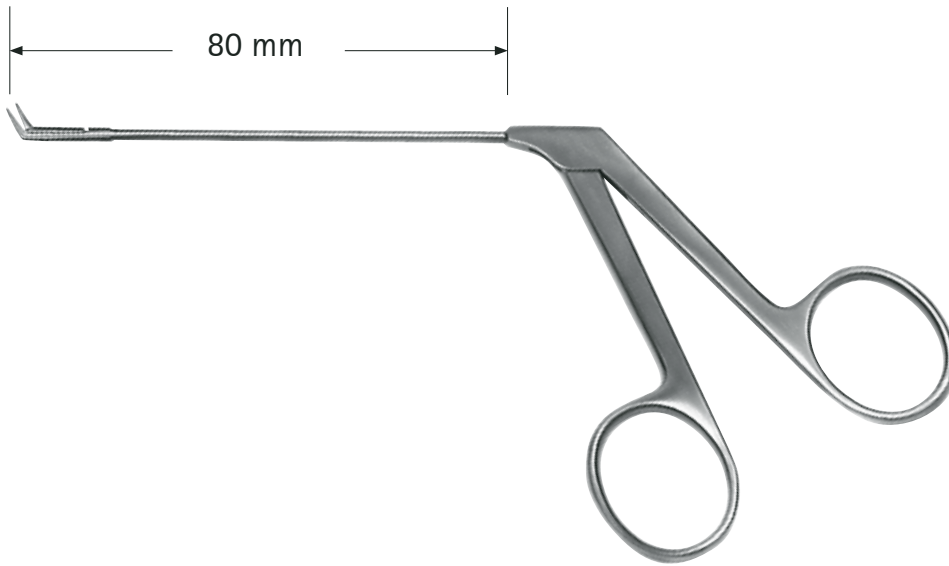

MU-331-080-KMS
Alligator forceps 0,8 x 3,5 mm curved up - 65°

MU-343-080-LMS
WULLSTEIN
Micro cupped forceps 0,8 x 1,3 mm curved to the left, oval jaw

MU-332-080-KMS
Alligator forceps 0,8 x 3,5 mm curved down - 45°

MU-344-080-RMS
WULLSTEIN
Micro cupped forceps 0,8 x 1,3 mm curved to the right, oval jaw

MU-335-080-PMS
Alligator forceps 1 x 5 mm straight

MU-345-080-PMS
WULLSTEIN
Micro cupped forceps 0,8 x 1,3 mm straight, oval jaw

ML-300-250-PMS
Micro-laryngeal grasping forceps 1 x 8 mm straight

ML-301-250-LMS
Micro-laryngeal grasping forceps 1 x 6,5 mm curved to the left

MU-346-080-PMS

WULLSTEIN
Micro cupped forceps
Ø 1 mm, round jaw