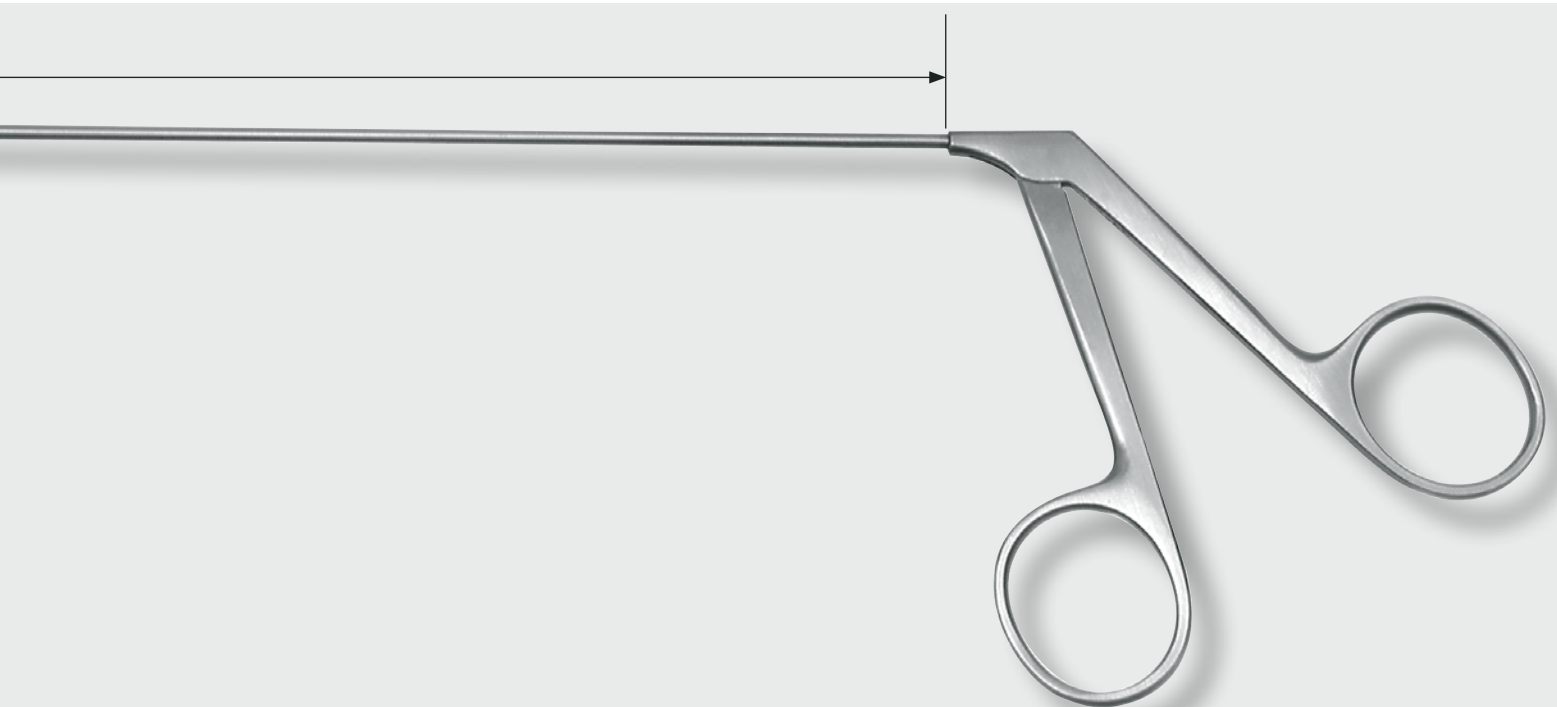

MU-360-080-PMS

McGEE
Wire bending forceps, curved down
jaw length 5 mm