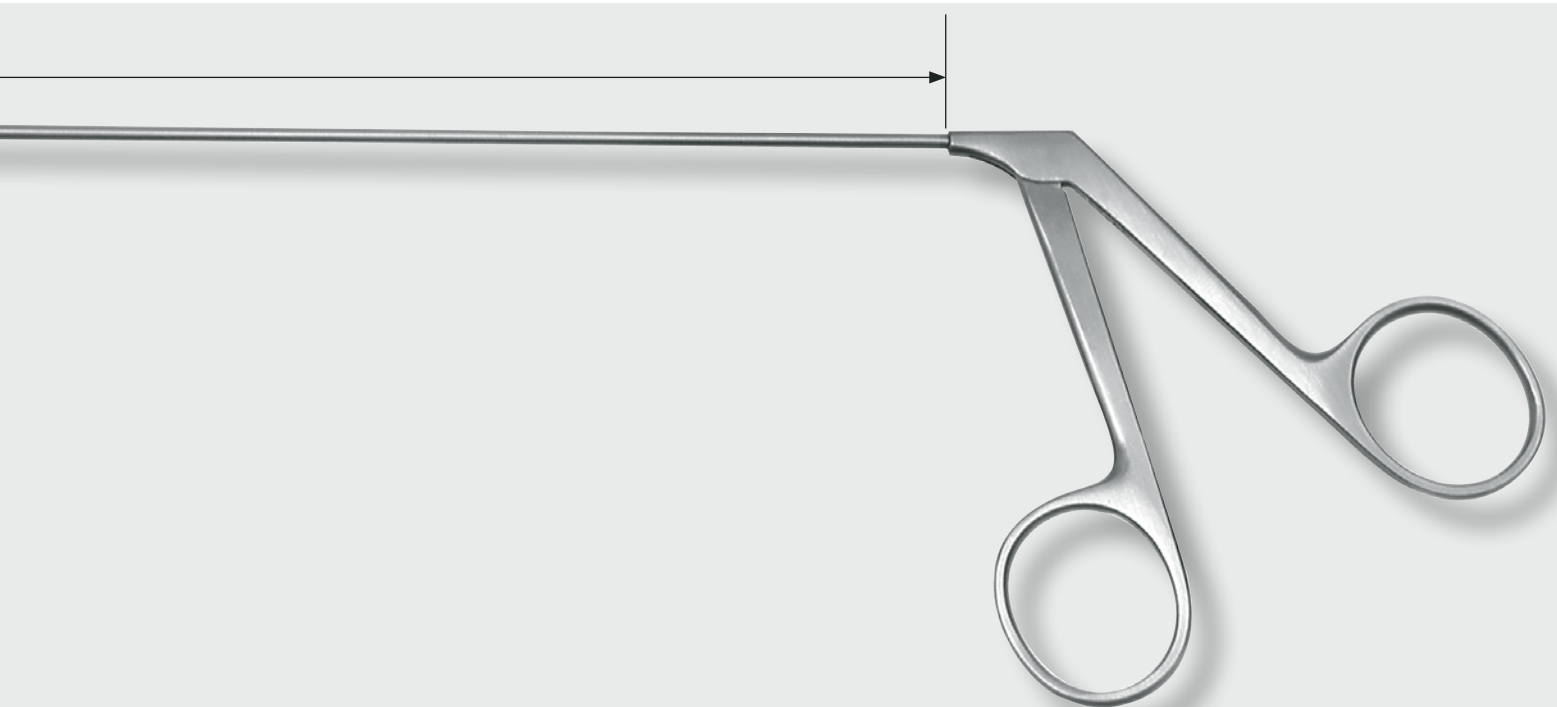

McGEE

Wire bending forceps, curved down
jaw length 3,5 mm

MU-350-001-PMS

BELLUCCI

Micro scissors, delicate, straight
sharp/sharp

MU-360-080-PMS

McGEE

Wire bending forceps, curved down
jaw length 5 mm