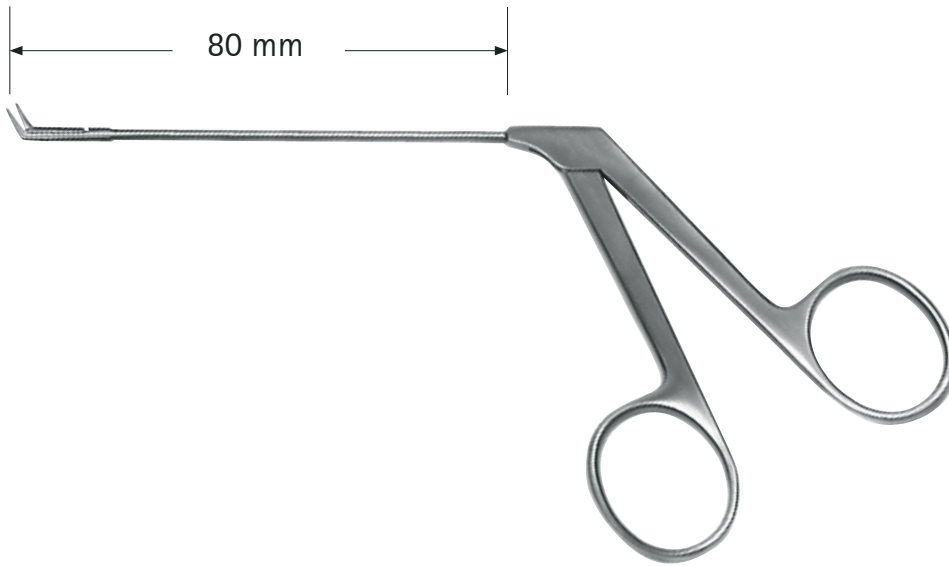

MU-332-080-KMS

Alligator forceps 0,8 x 3,5 mm
curved down - 45°

MU-344-080-RMS

WULLSTEIN
Micro cupped forceps 0,8 x 1,3 mm
curved to the right, oval jaw

MU-335-080-PMS

Alligator forceps 1 x 5 mm
straight

MU-345 -080-PMS

WULLSTEIN
Micro cupped forceps 0,8 x 1,3 mm
straight, oval jaw

ML-300-250-PMS

Micro-laryngeal grasping forceps 1 x 8 mm
straight

ML-301-250-LMS

Micro-laryngeal grasping forceps 1 x 6,5 mm
curved to the left

Micro cupped forceps 1,7 x 2,5 mm
straight, oval jaw

MU-353-080-PMS

BELLUCCI

Micro scissors, curved to the right
sharp/sharp

MU-350-080-PMS

BELLUCCI

Micro scissors, straight
sharp/sharp

MU-359-080-PMS