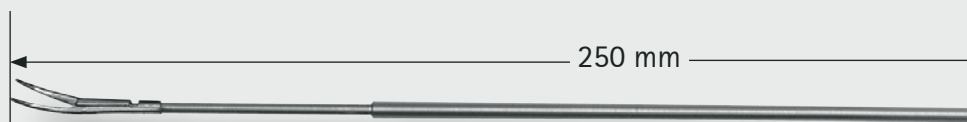

MU-330-080-PMS

Alligator forceps 0,8 x 3,5 mm
straight

MU-342-080-KMS

Micro cupped forceps 0,9 x 1 mm
curved up, oval jaw

MU-331-080-KMS

Alligator forceps 0,8 x 3,5 mm
curved up - 65°

MU-343-080-LMS

WULLSTEIN
Micro cupped forceps 0,8 x 1,3 mm
curved to the left, oval jaw

MU-332-080-KMS

Alligator forceps 0,8 x 3,5 mm
curved down - 45°

MU-344-080-RMS

WULLSTEIN
Micro cupped forceps 0,8 x 1,3 mm
curved to the right, oval jaw

MU-335-080-PMS

Alligator forceps 1 x 5 mm
straight

MU-345 -080-PMS

WULLSTEIN
Micro cupped forceps 0,8 x 1,3 mm
straight, oval jaw

ML-300-250-PMS

Micro-laryngeal grasping forceps 1 x 8 mm
straight

ML-301-250-LMS

Micro-laryngeal grasping forceps 1 x 6,5 mm
curved to the left